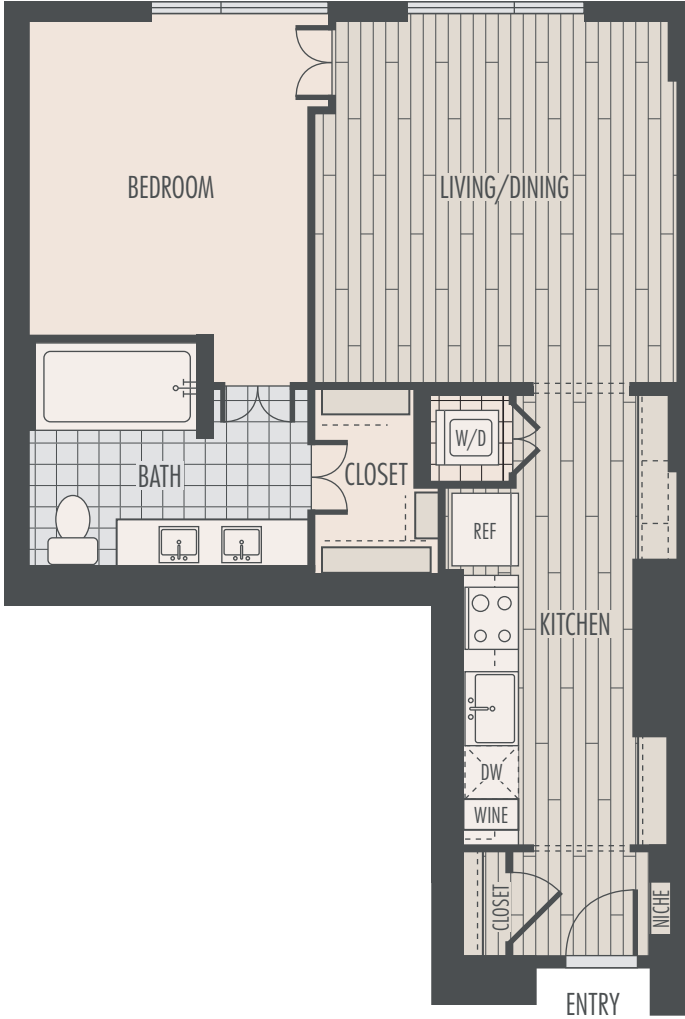

A1

1 BED 1 BATH

871 SQ. FT.

A1

Square footages are approximate. Floor plans not to scale.

THE SOUTHMORE

5280 Caroline St Houston, TX 77004 (713) 520-5280 theSouthmore.com

EQUAL HOUSING
OPPORTUNITY