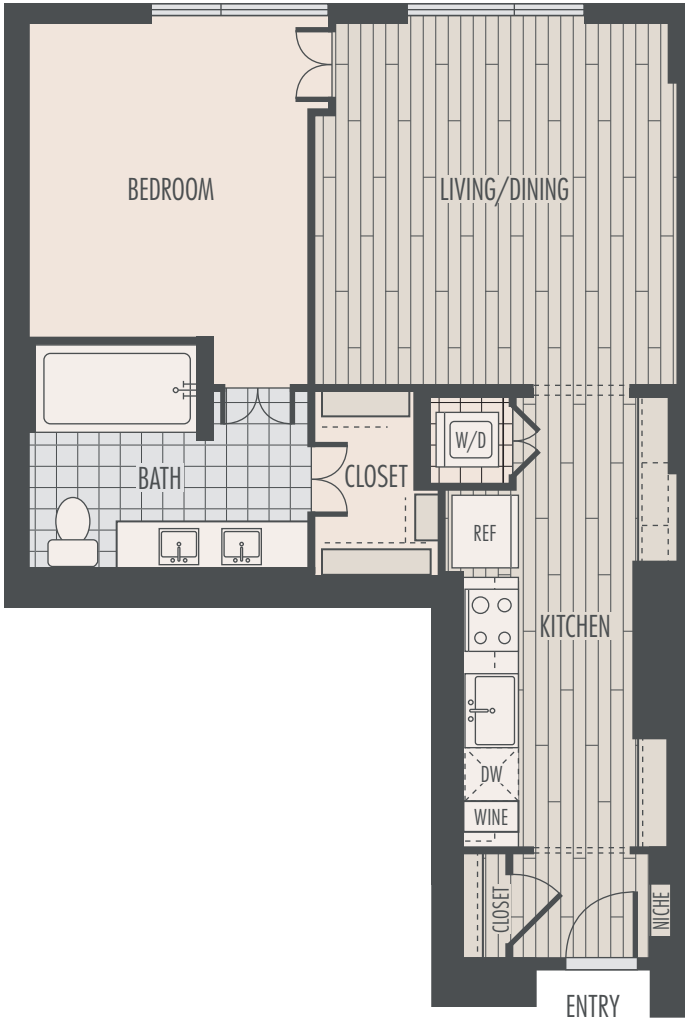

A1

1 BED 1 BATH

871 SQ. FT.

A1

Square footages are approximate. Floor plans not to scale.

THE SOUTHMORE

5280 Caroline St Houston, TX 77004 (713) 520-5280 theSouthmore.com

EQUAL HOUSING
OPPORTUNITY