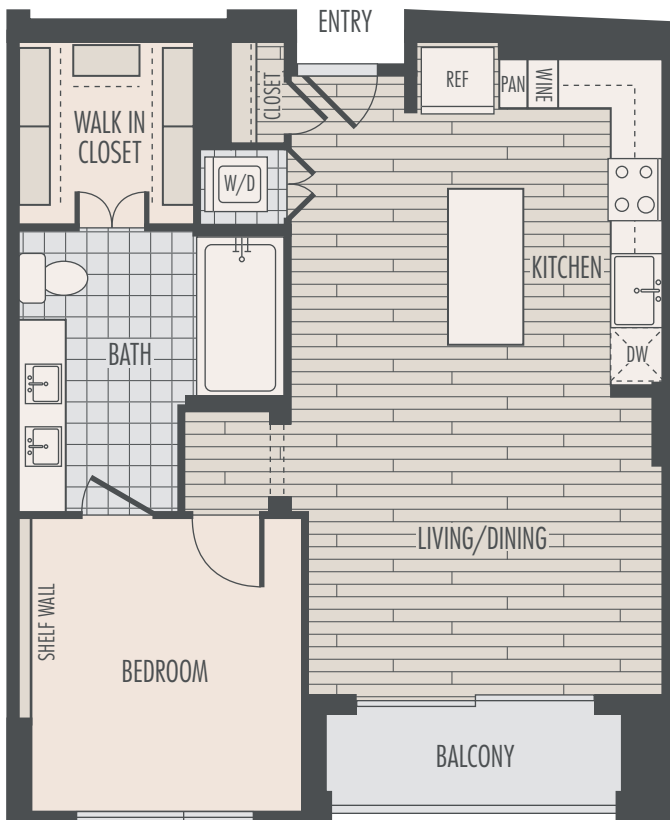

A2

1 BED 1 BATH

855 SQ. FT.

A2

Square footages are approximate. Floor plans not to scale.

THE SOUTHMORE

5280 Caroline St Houston, TX 77004 (713) 520-5280 theSouthmore.com

EQUAL HOUSING OPPORTUNITY