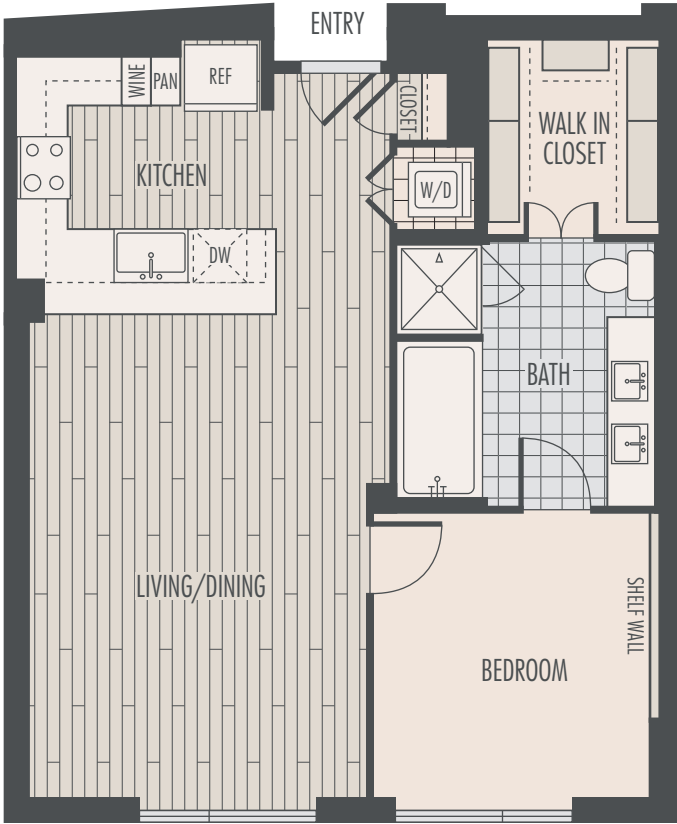

A3.1

1 BED 1 BATH

937 SQ. FT.

A3.1

Square footages are approximate. Floor plans not to scale.

THE SOUTHMORE

5280 Caroline St Houston, TX 77004 (713) 520-5280 theSouthmore.com

EQUAL HOUSING
OPPORTUNITY