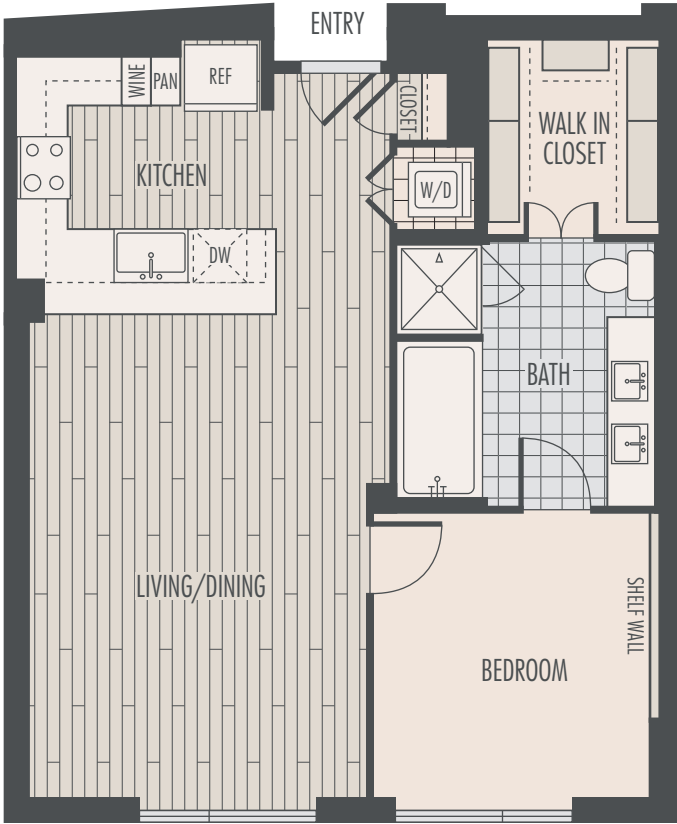

# A3.1

1 BED 1 BATH

937 SQ. FT.

A3.1

Square footages are approximate. Floor plans not to scale.