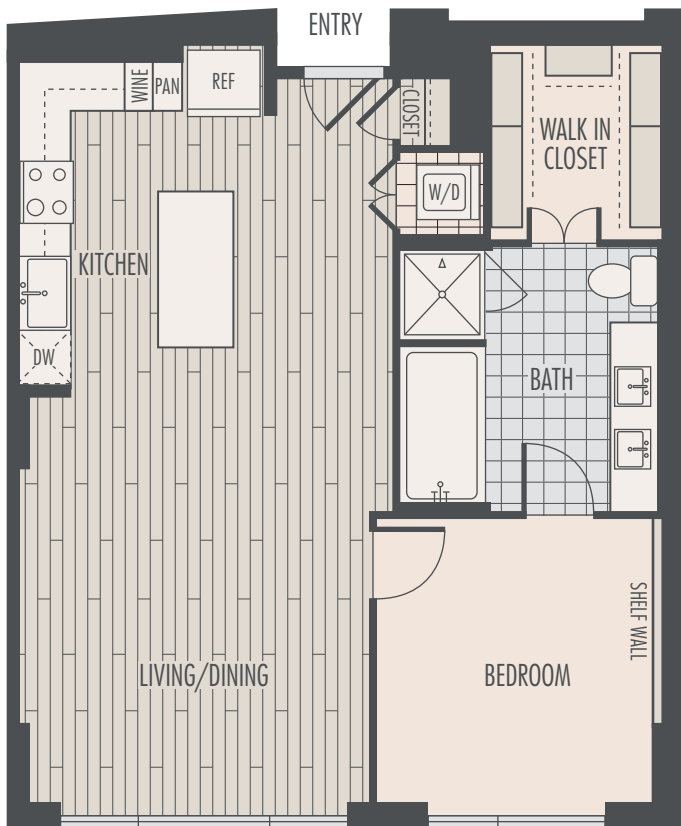

A3

1 BED 1 BATH

924 SQ. FT.

A3

Square footages are approximate. Floor plans not to scale.

THE SOUTHMORE

5280 Caroline St Houston, TX 77004 (713) 520-5280 theSouthmore.com

EQUAL HOUSING OPPORTUNITY