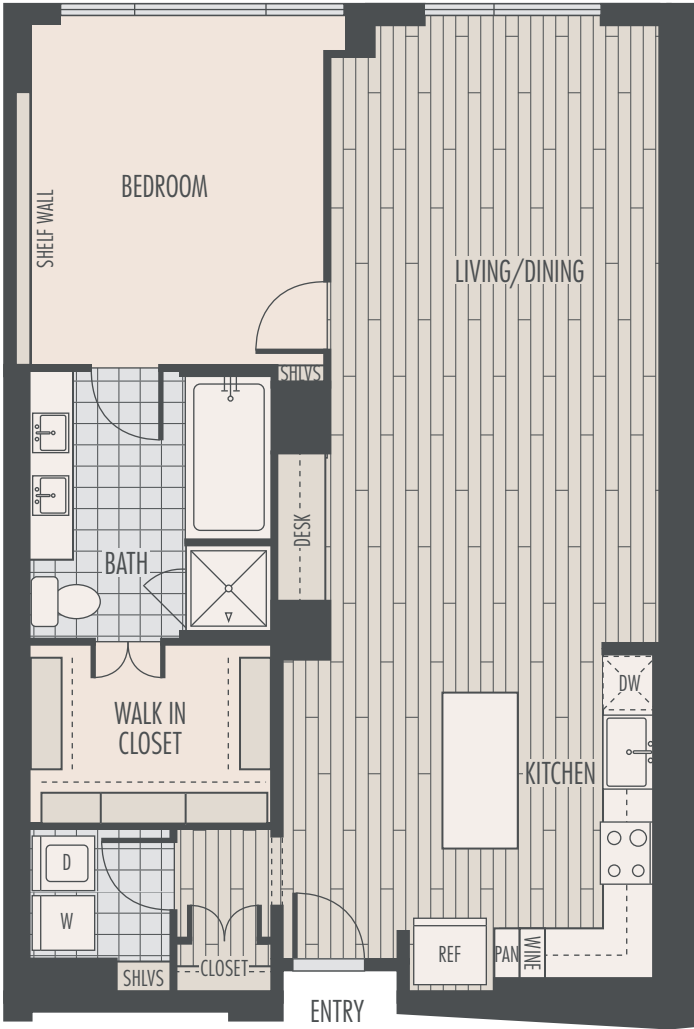

A4.2

1 BED 1 BATH

1,160 SQ. FT.

A4.2

Square footages are approximate. Floor plans not to scale.

THE SOUTHMORE

5280 Caroline St Houston, TX 77004 (713) 520-5280 theSouthmore.com

EQUAL HOUSING
OPPORTUNITY