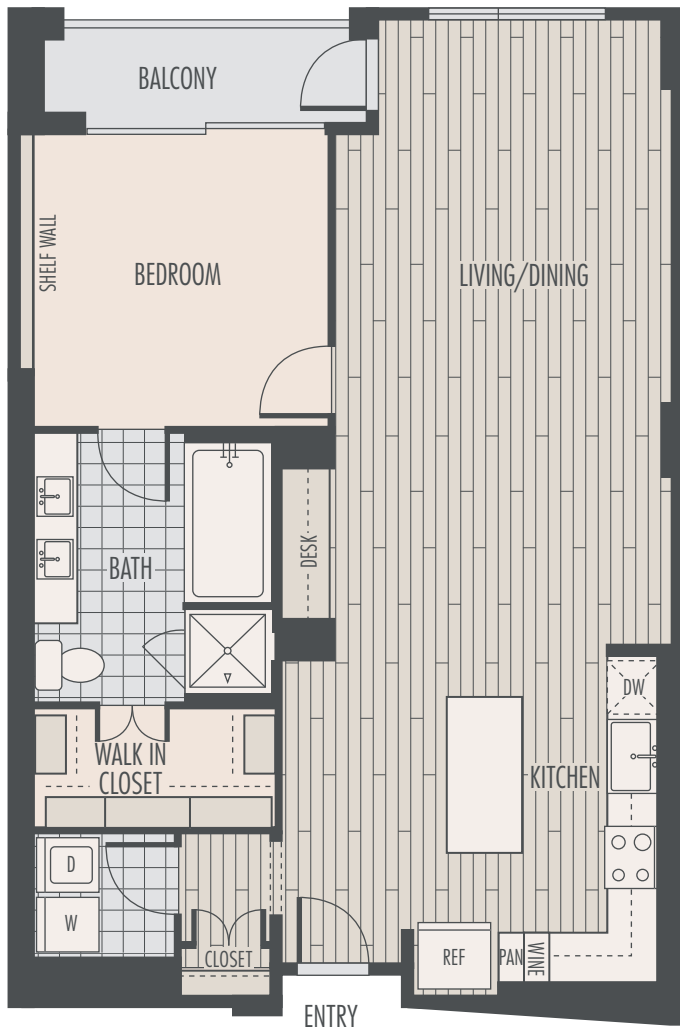

A4

1 BED 1 BATH

1,093 SQ. FT.

A4

Square footages are approximate. Floor plans not to scale.

THE SOUTHMORE

5280 Caroline St Houston, TX 77004 (713) 520-5280 theSouthmore.com

EQUAL HOUSING
OPPORTUNITY