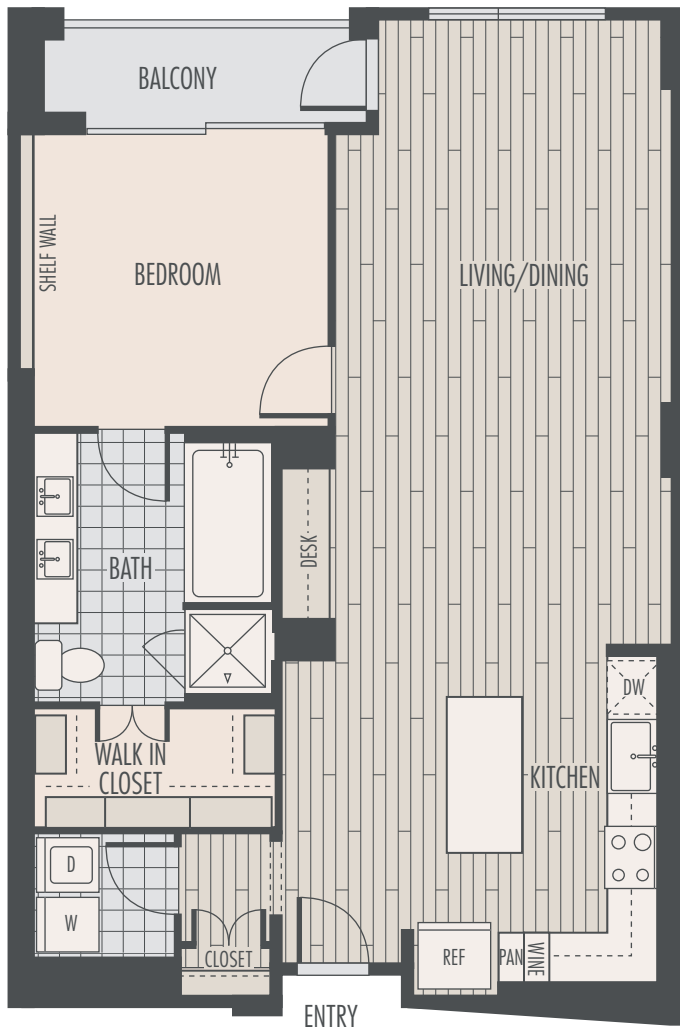

A4

1 BED 1 BATH

1,093 SQ. FT.

A4

Square footages are approximate. Floor plans not to scale.

THE SOUTHMORE

5280 Caroline St Houston, TX 77004 (713) 520-5280 theSouthmore.com

EQUAL HOUSING OPPORTUNITY