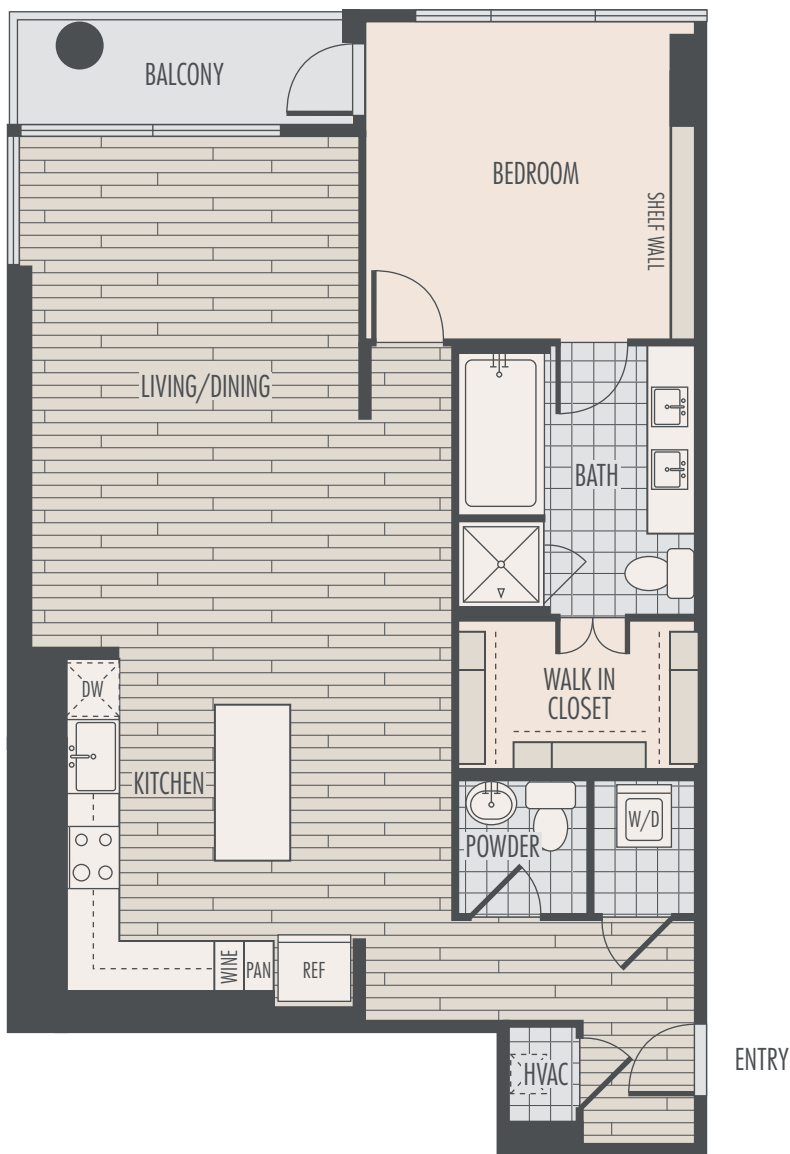

A6

1 BED 1.5 BATH

1,219 SQ. FT.

A6

Square footages are approximate. Floor plans not to scale.

THE SOUTHMORE

5280 Caroline St Houston, TX 77004 (713) 520-5280 theSouthmore.com

EQUAL HOUSING OPPORTUNITY