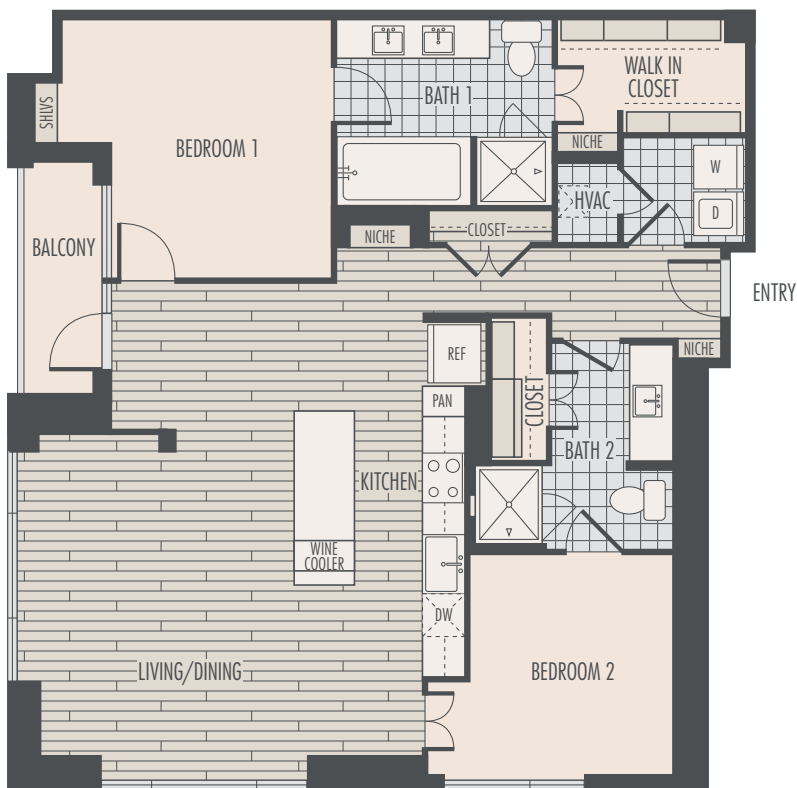

B1

2 BED 2 BATH

1,454 SQ. FT.

B1

Square footages are approximate. Floor plans not to scale.

THE SOUTHMORE

5280 Caroline St Houston, TX 77004 (713) 520-5280 theSouthmore.com

EQUAL HOUSING
OPPORTUNITY