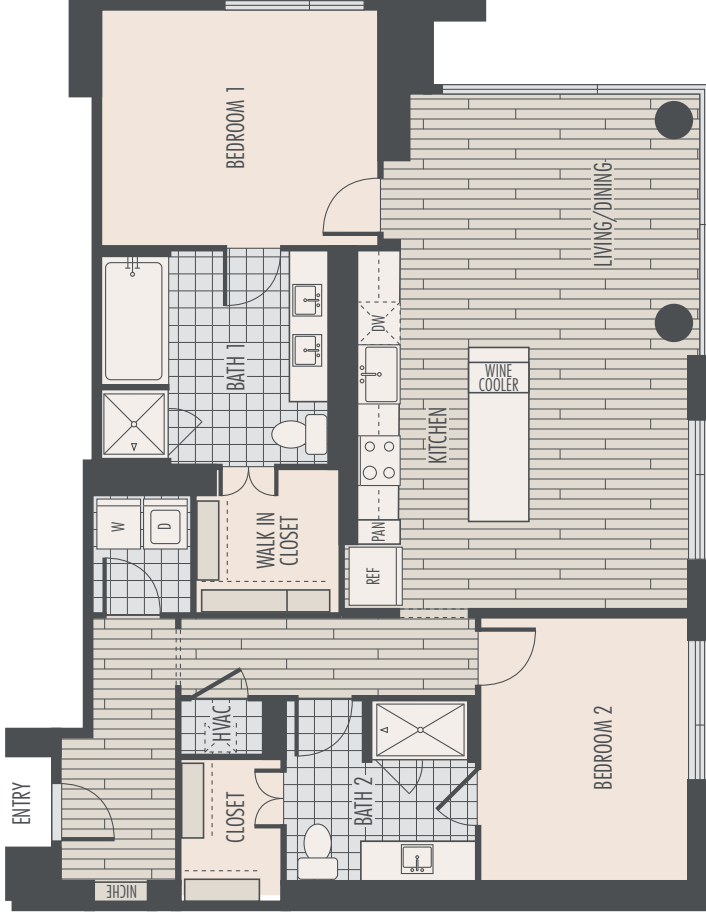

B2

2 BED 2 BATH

1,477 SQ. FT.

B2

Square footages are approximate. Floor plans not to scale.

THE SOUTHMORE

5280 Caroline St Houston, TX 77004 (713) 520-5280 theSouthmore.com

EQUAL HOUSING
OPPORTUNITY