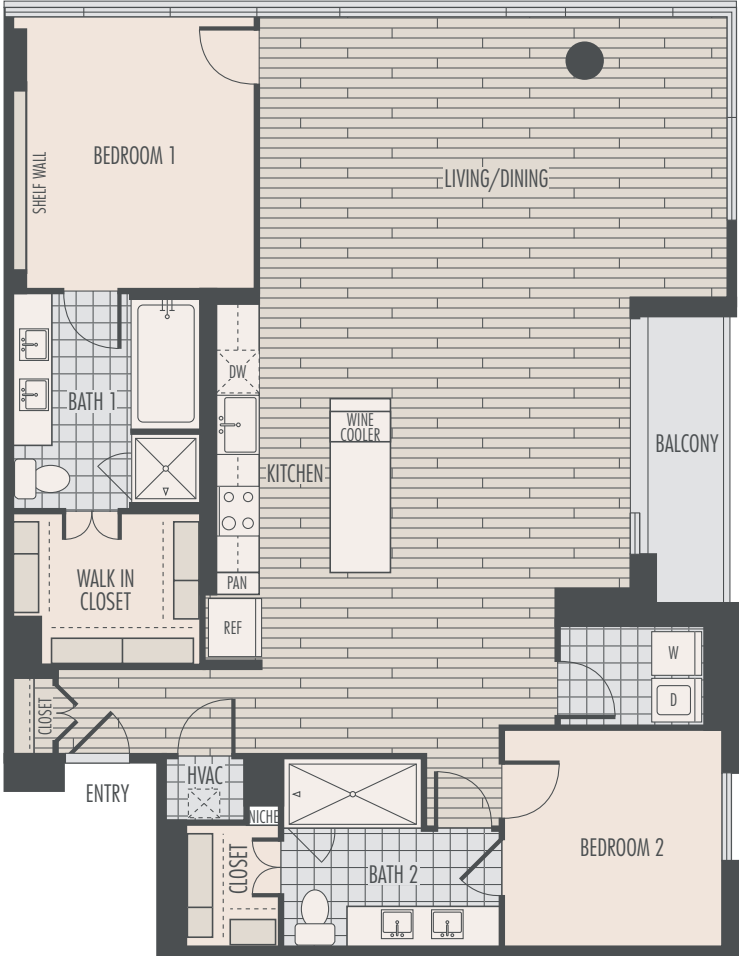

B3

2 BED 2 BATH

1,718 SQ. FT.

B3

Square footages are approximate. Floor plans not to scale.

THE SOUTHMORE

5280 Caroline St Houston, TX 77004 (713) 520-5280 theSouthmore.com

EQUAL HOUSING OPPORTUNITY