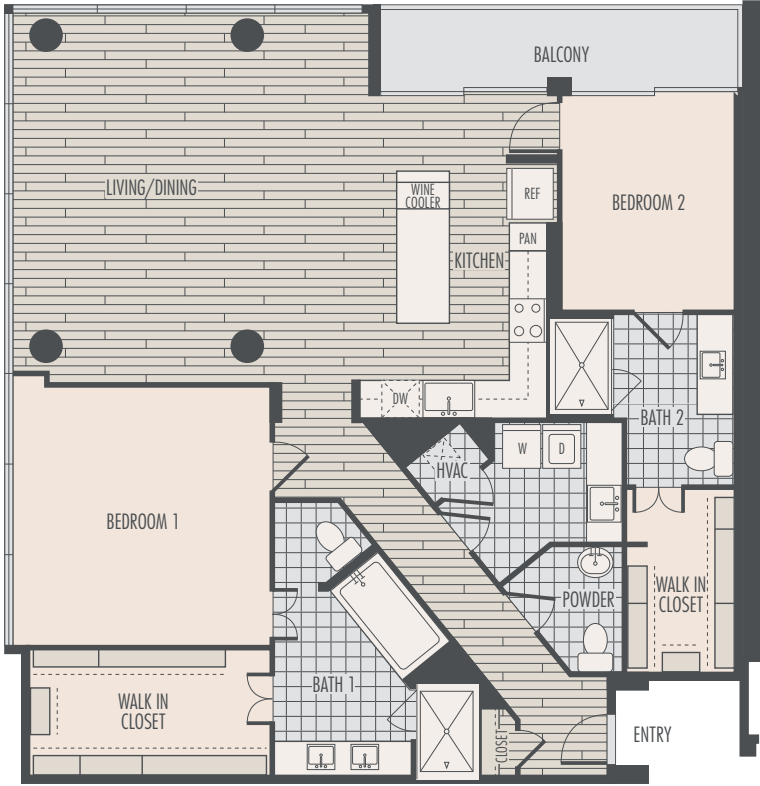

B4

2 BED 2.5 BATH

1,890 SQ. FT.

B4

Square footages are approximate. Floor plans not to scale.

THE SOUTHMORE

5280 Caroline St Houston, TX 77004 (713) 520-5280 theSouthmore.com

EQUAL HOUSING
OPPORTUNITY