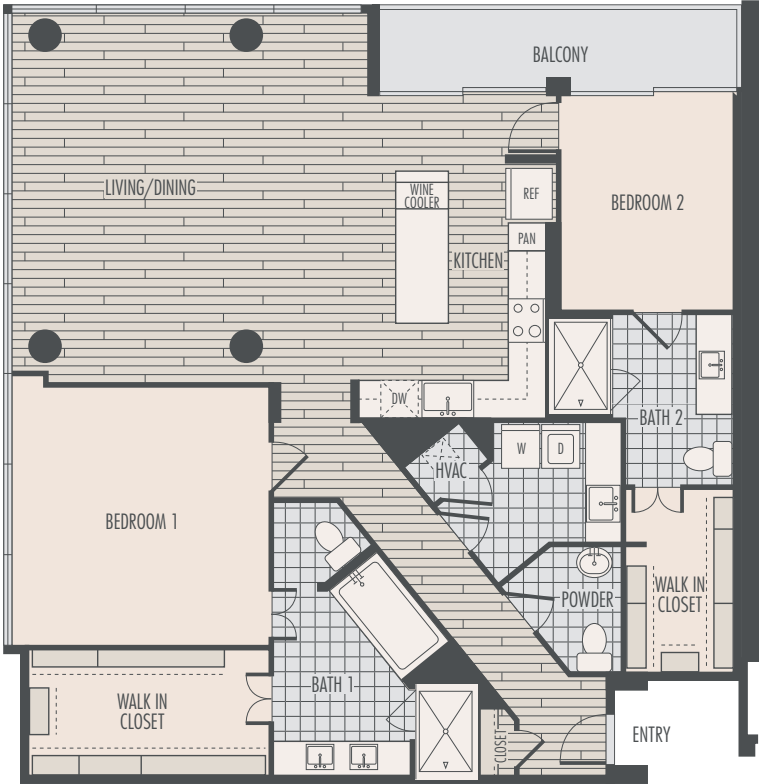

B4

2 BED 2.5 BATH

1,890 SQ. FT.

B4

Square footages are approximate. Floor plans not to scale.

THE SOUTHMORE

5280 Caroline St Houston, TX 77004 (713) 520-5280 theSouthmore.com

EQUAL HOUSING
OPPORTUNITY