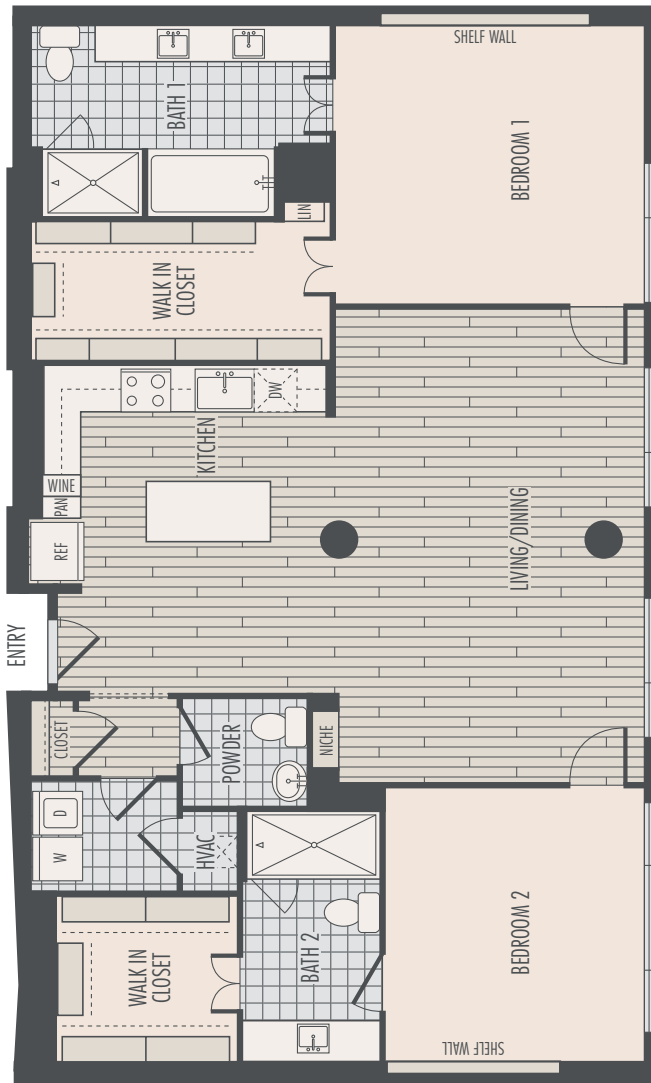

# B5.1

2 BED 2.5 BATH

1,849 SQ. FT.

B5.1

Square footages are approximate. Floor plans not to scale.

## THE SOUTHMORE

5280 Caroline St Houston, TX 77004 (713) 520-5280 theSouthmore.com

EQUAL HOUSING  
OPPORTUNITY