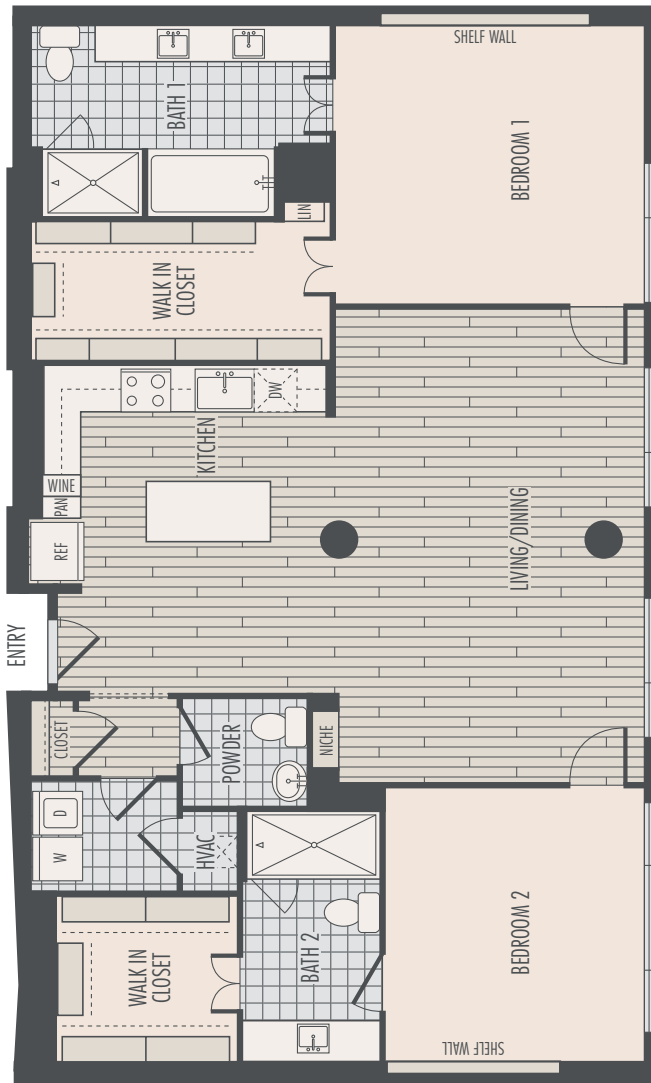

B5.1

2 BED 2.5 BATH

1,849 SQ. FT.

B5.1

Square footages are approximate. Floor plans not to scale.

THE SOUTHMORE

5280 Caroline St Houston, TX 77004 (713) 520-5280 theSouthmore.com

EQUAL HOUSING
OPPORTUNITY