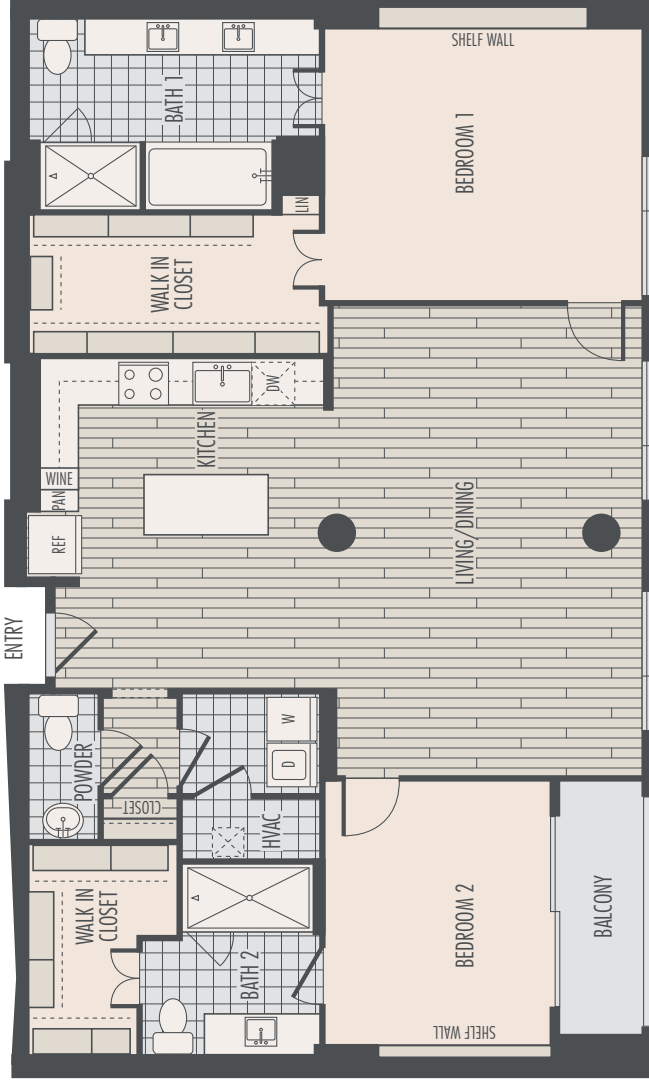

# B5

2 BED 2.5 BATH

1,780 SQ. FT.

B5

Square footages are approximate. Floor plans not to scale.