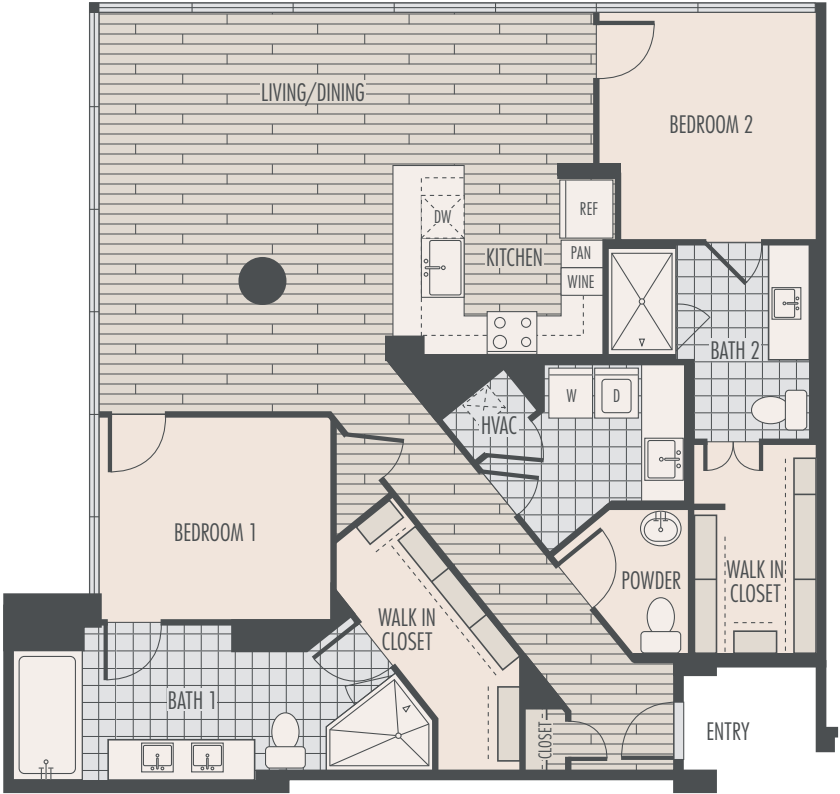

B6

2 BED 2.5 BATH

1,580 SQ. FT.

B6

Square footages are approximate. Floor plans not to scale.

THE SOUTHMORE

5280 Caroline St Houston, TX 77004 (713) 520-5280 theSouthmore.com

EQUAL HOUSING
OPPORTUNITY