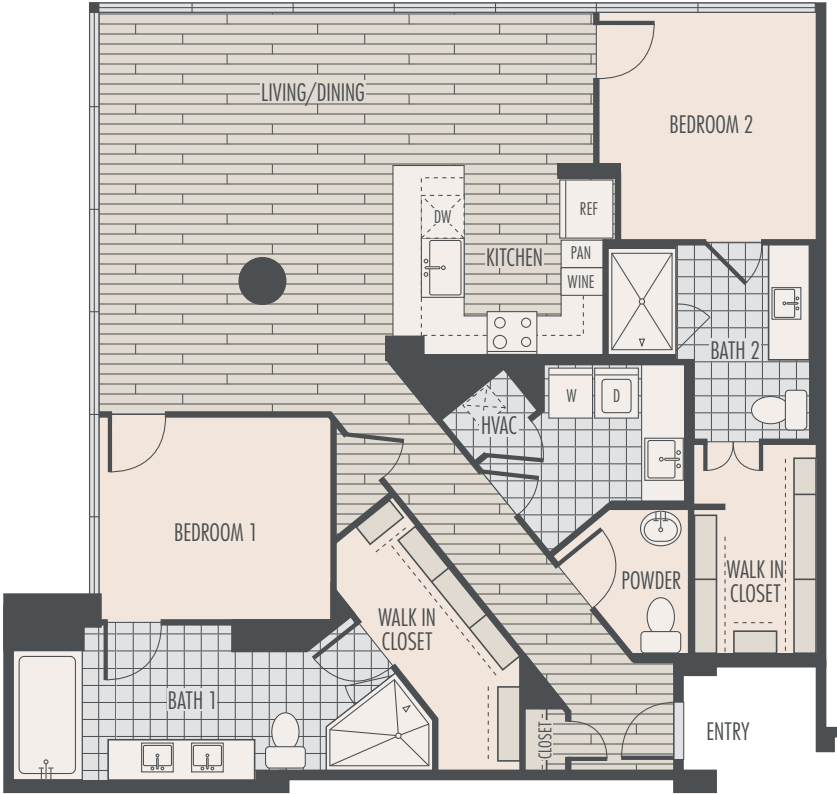

B6

2 BED 2.5 BATH

1,580 SQ. FT.

B6

Square footages are approximate. Floor plans not to scale.

THE SOUTHMORE

5280 Caroline St Houston, TX 77004 (713) 520-5280 thesouthmore.com

EQUAL HOUSING
OPPORTUNITY