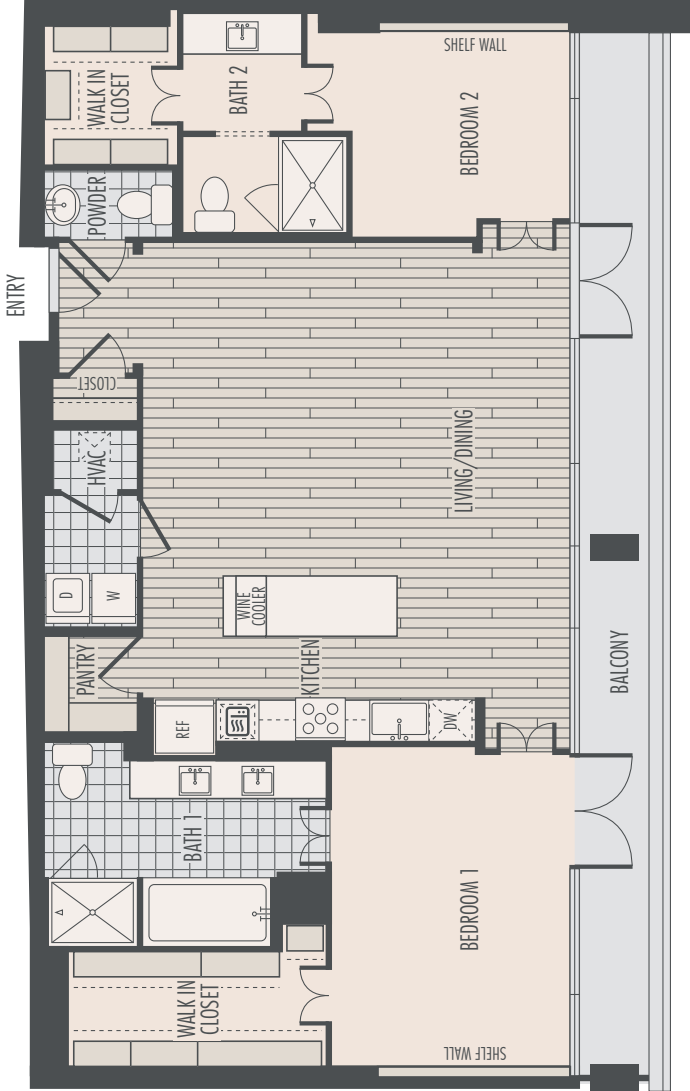

# P2

2 BED 2.5 BATH

1,606 SQ. FT.

P2

Square footages are approximate. Floor plans not to scale.

# THE SOUTHMORE

5280 Caroline St Houston, TX 77004 (713) 520-5280 theSouthmore.com

EQUAL HOUSING OPPORTUNITY

P2.1 no balcony.