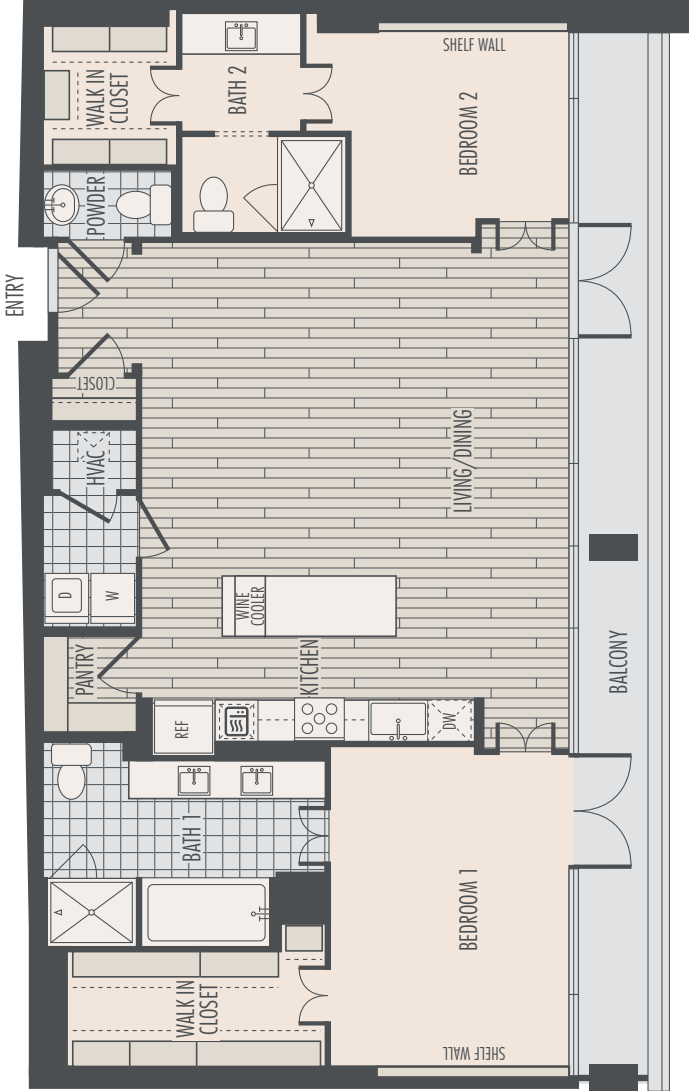

# P2

2 BED 2.5 BATH

1,606 SQ. FT.

P2

Square footages are approximate. Floor plans not to scale.

# THE SOUTHMORE

5280 Caroline St Houston, TX 77004 (713) 520-5280 theSouthmore.com

EQUAL HOUSING OPPORTUNITY

P2.1 no balcony.