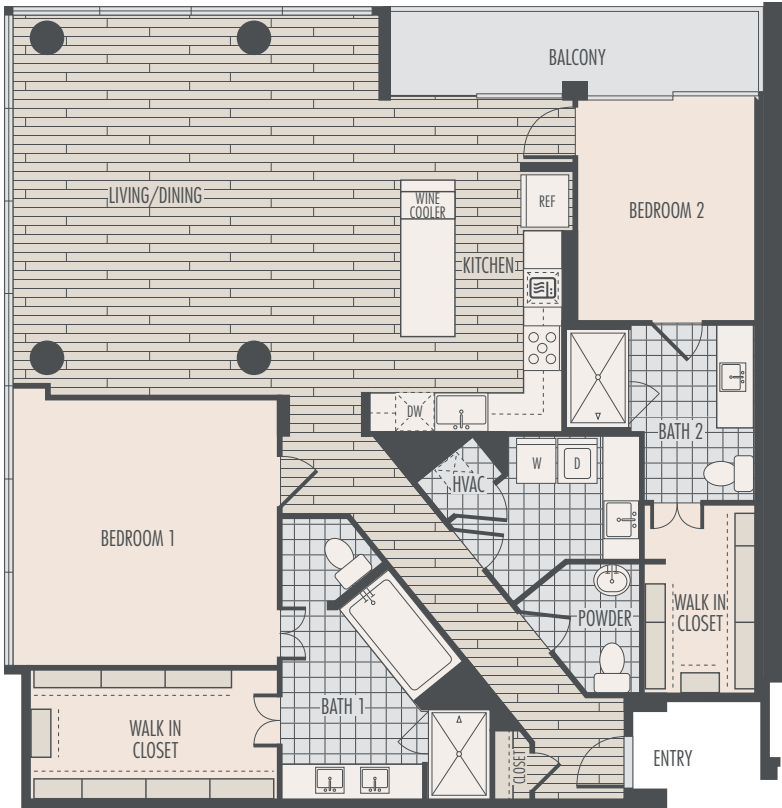

# P4

2 BED 2.5 BATH

1,883 SQ. FT.

P4

Square footages are approximate. Floor plans not to scale.