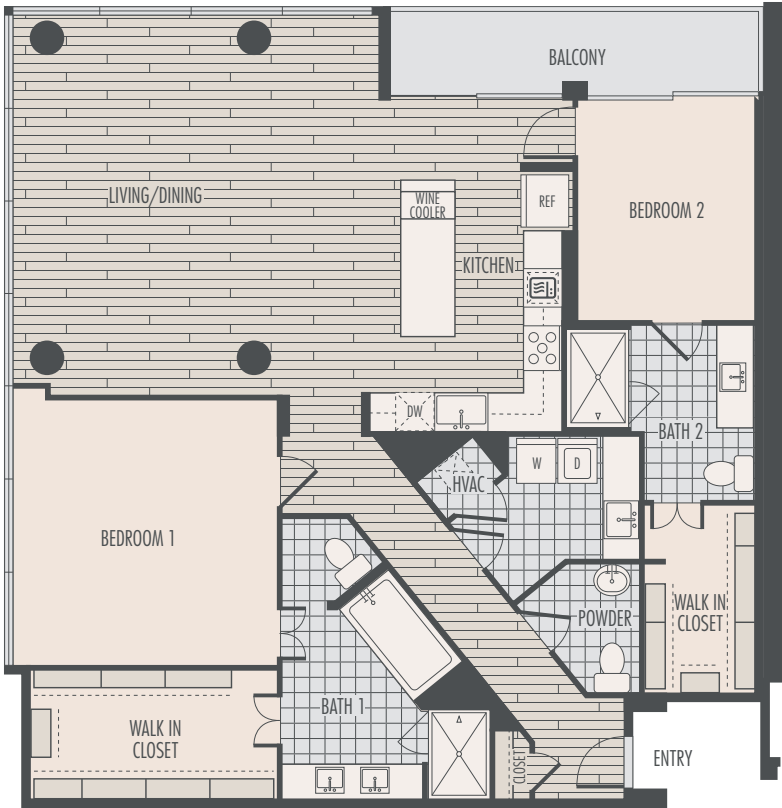

P4

2 BED 2.5 BATH

1,883 SQ. FT.

P4

Square footages are approximate. Floor plans not to scale.

THE SOUTHMORE

5280 Caroline St Houston, TX 77004 (713) 520-5280 theSouthmore.com

EQUAL HOUSING
OPPORTUNITY