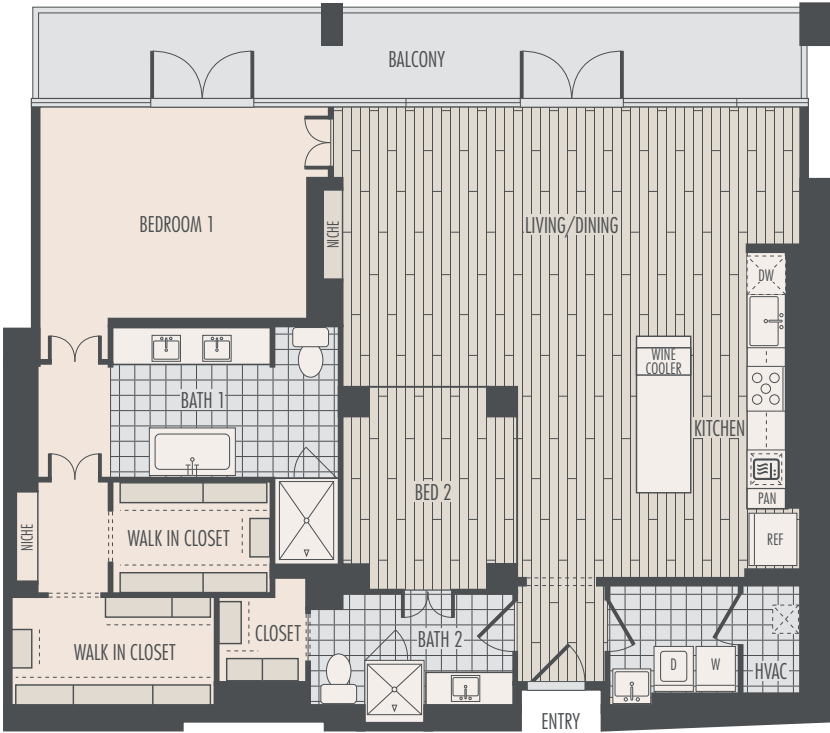

# P5

2 BED 2 BATH

1,687 SQ. FT.

P5

Square footages are approximate. Floor plans not to scale.

# THE SOUTHMORE

5280 Caroline St Houston, TX 77004 (713) 520-5280 theSouthmore.com

EQUAL HOUSING OPPORTUNITY

P5.1 no balcony.