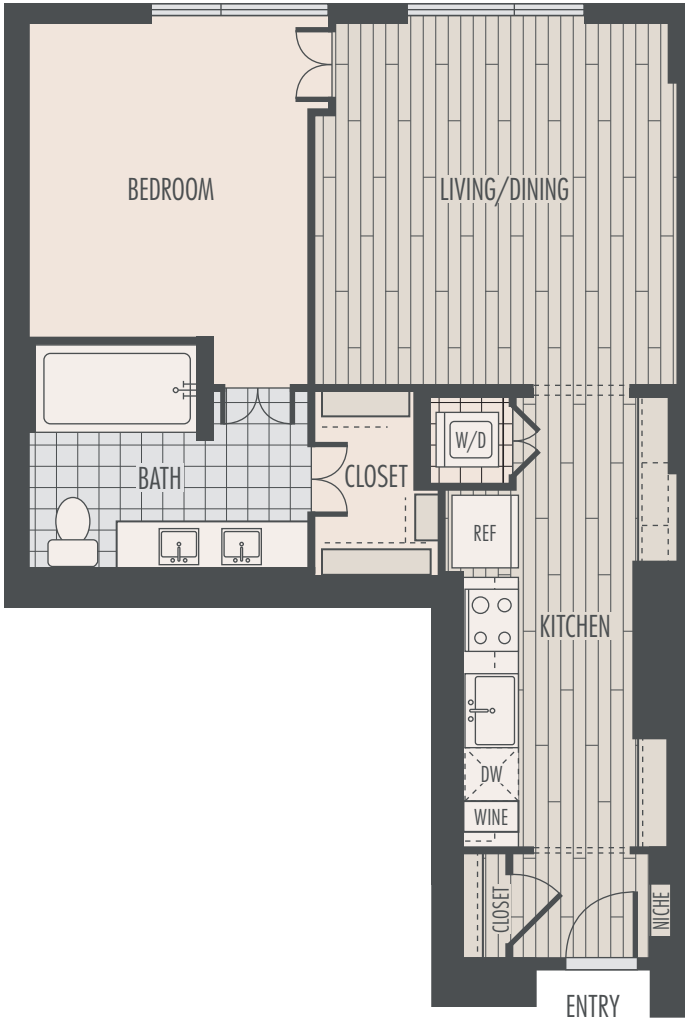

A1

1 BED 1 BATH

871 SQ. FT.

A1

Floor plans are artist's rendering. All dimensions are approximate. Actual product and specifications may vary in dimension or detail. Not all features are available in every apartment. Prices and availability are subject to change. Please see a representative for details.