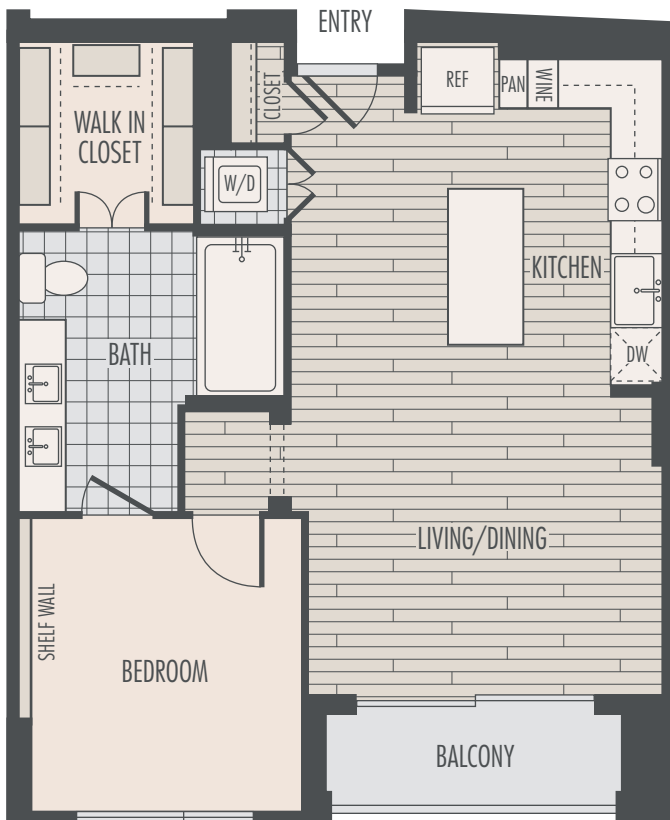

# A2

1 BED 1 BATH

855 SQ. FT.

A2

Floor plans are artist's rendering. All dimensions are approximate. Actual product and specifications may vary in dimension or detail. Not all features are available in every apartment. Prices and availability are subject to change. Please see a representative for details.