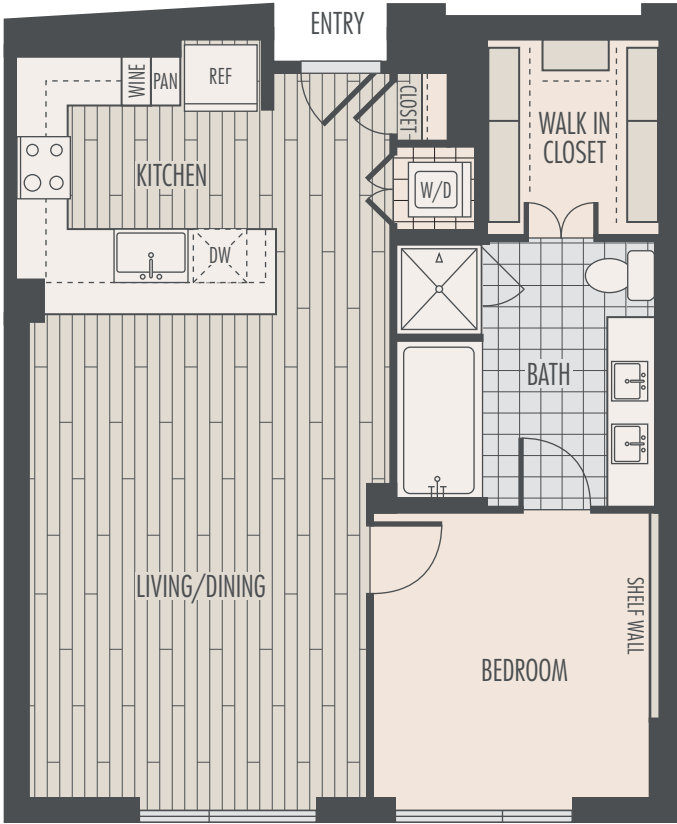

A3.1

1 BED 1 BATH

937 SQ. FT.

A3.1

Floor plans are artist's rendering. All dimensions are approximate. Actual product and specifications may vary in dimension or detail. Not all features are available in every apartment. Prices and availability are subject to change. Please see a representative for details.