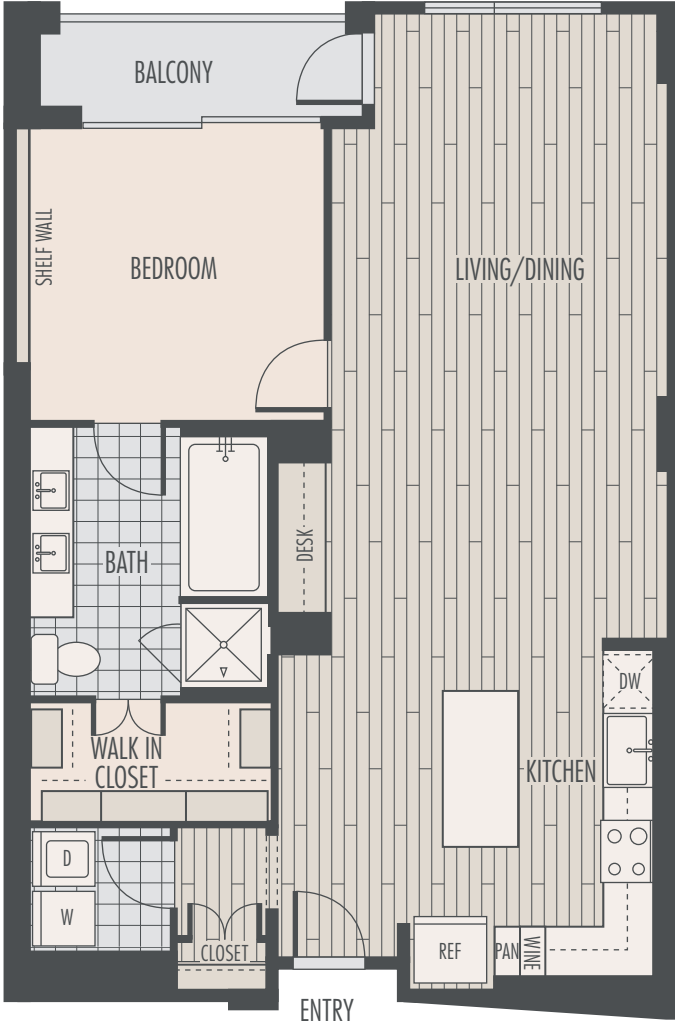

A4

1 BED 1 BATH

1,093 SQ. FT.

A4

Floor plans are artist's rendering. All dimensions are approximate. Actual product and specifications may vary in dimension or detail. Not all features are available in every apartment. Prices and availability are subject to change. Please see a representative for details.