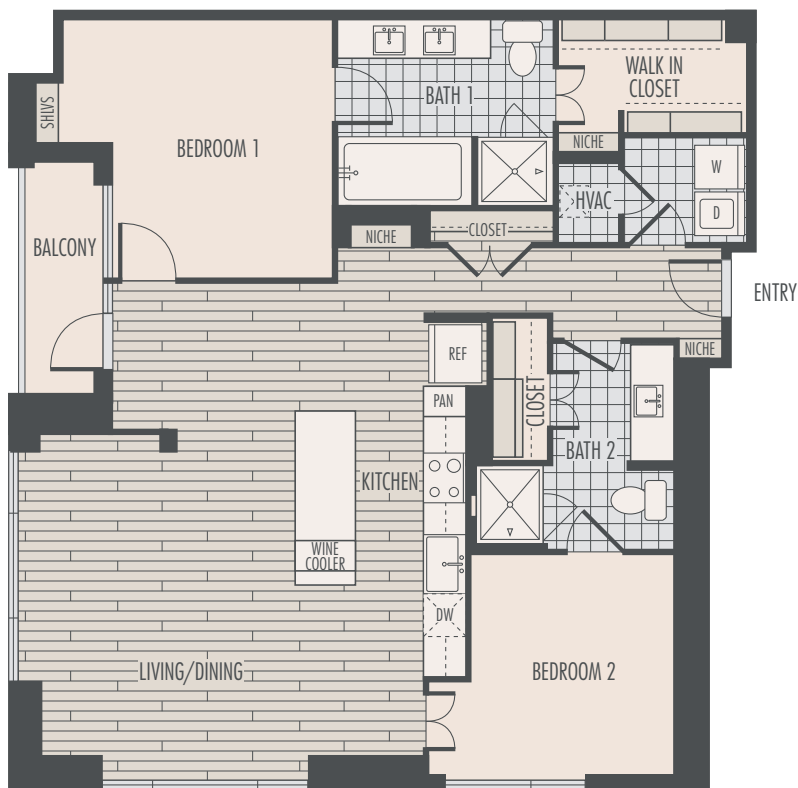

B1

2 BED 2 BATH

1,454 SQ. FT.

B1

Floor plans are artist's rendering. All dimensions are approximate. Actual product and specifications may vary in dimension or detail. Not all features are available in every apartment. Prices and availability are subject to change. Please see a representative for details.