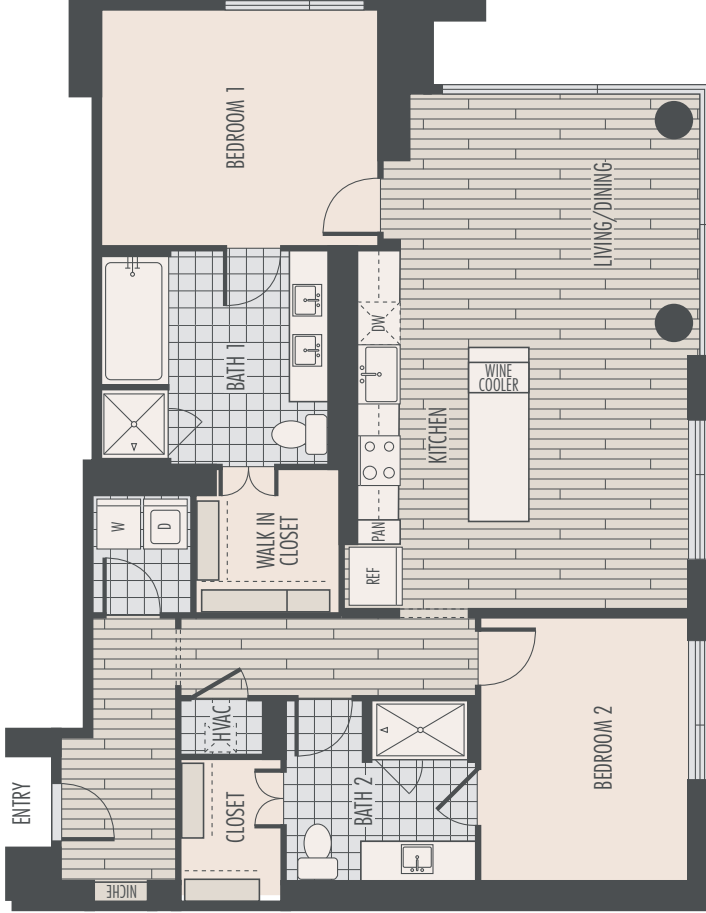

# B2

2 BED 2 BATH

1,477 SQ. FT.

B2

Square footages are approximate. Floor plans not to scale.

# THE SOUTHMORE

5280 Caroline St Houston, TX 77004 (713) 520-5280 theSouthmore.com

EQUAL HOUSING OPPORTUNITY